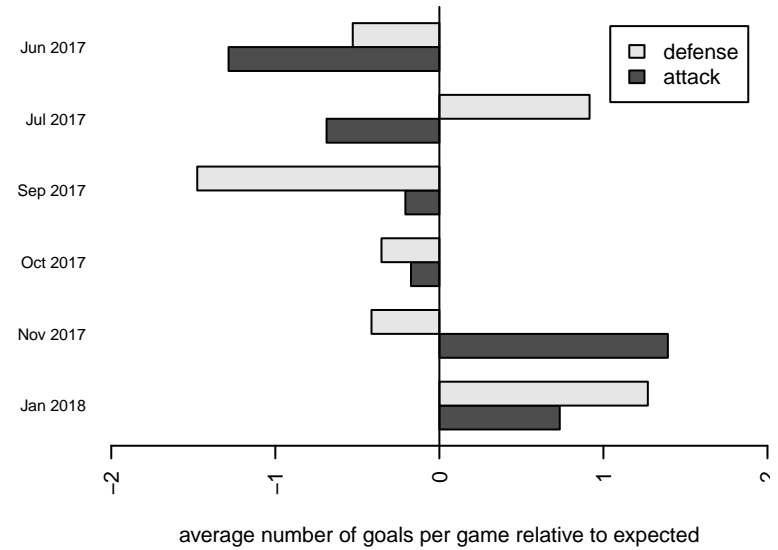

Performance relative to 13 month average