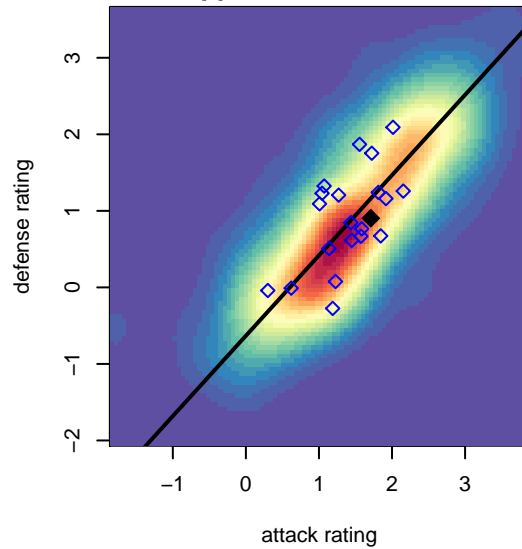

**attack and defense rating
relative to others at age
and all opponents in last 13 months**