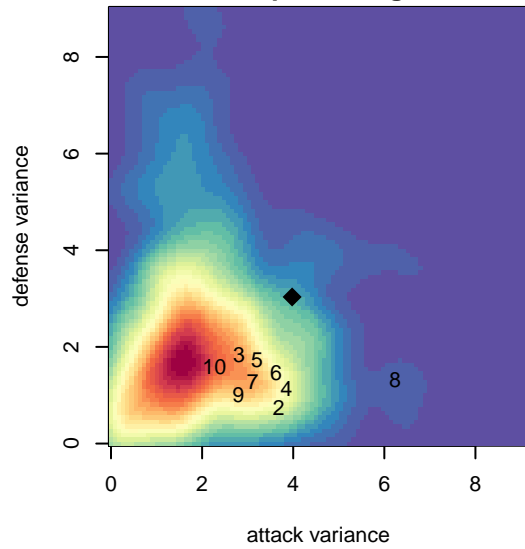

Seattle United Shoreline Blue B04

Seattle United Regional
 Shoreline, WA
 B04 total strength=1178
 attack=5.53 defense=2.47
 fall league = NPSL DIVISION 1 (04) U14

alt names used:
 Seattle United SH B04 Blue
 Seattle United Shoreline B04 Blue
 Seattle United Shoreline B04 Blue
 Seattle United SH B04 Blue

Venues played:
 2017 Skagit Firecracker Div. 2 U14
 2017 Seattle Cup BU14 Gold
 2017 NPSL DIVISION 1 (04) U14
 2017 Founders Cup B04 Div A

**attack and defense variance (black dot)
relative to other teams
and top 10 in region**