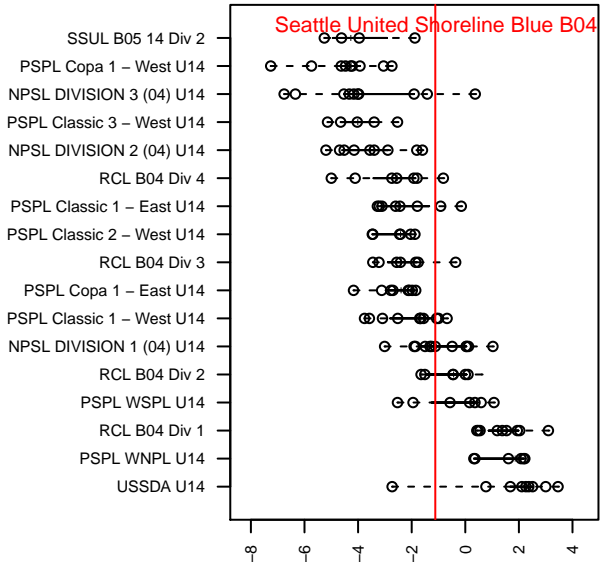

**attack and defense rating
relative to others at age
and all opponents in last 13 months**