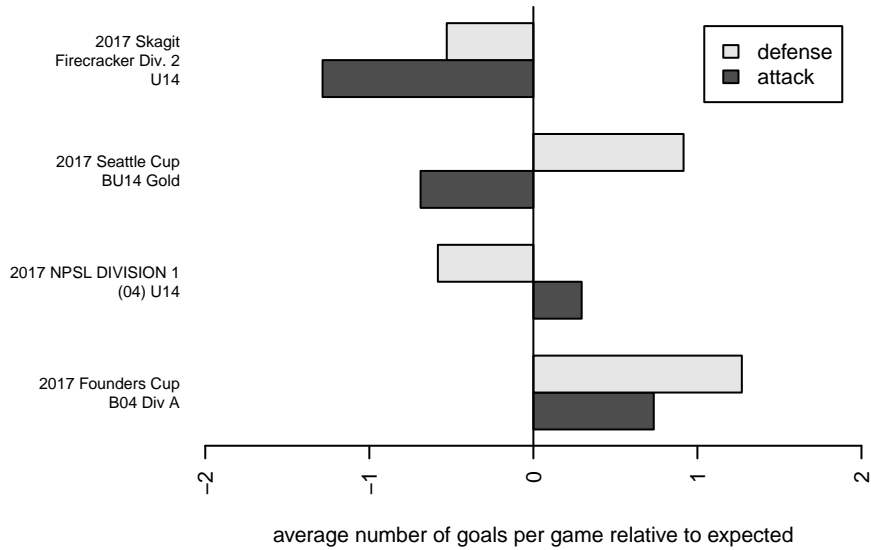

Performance relative to 13 month average