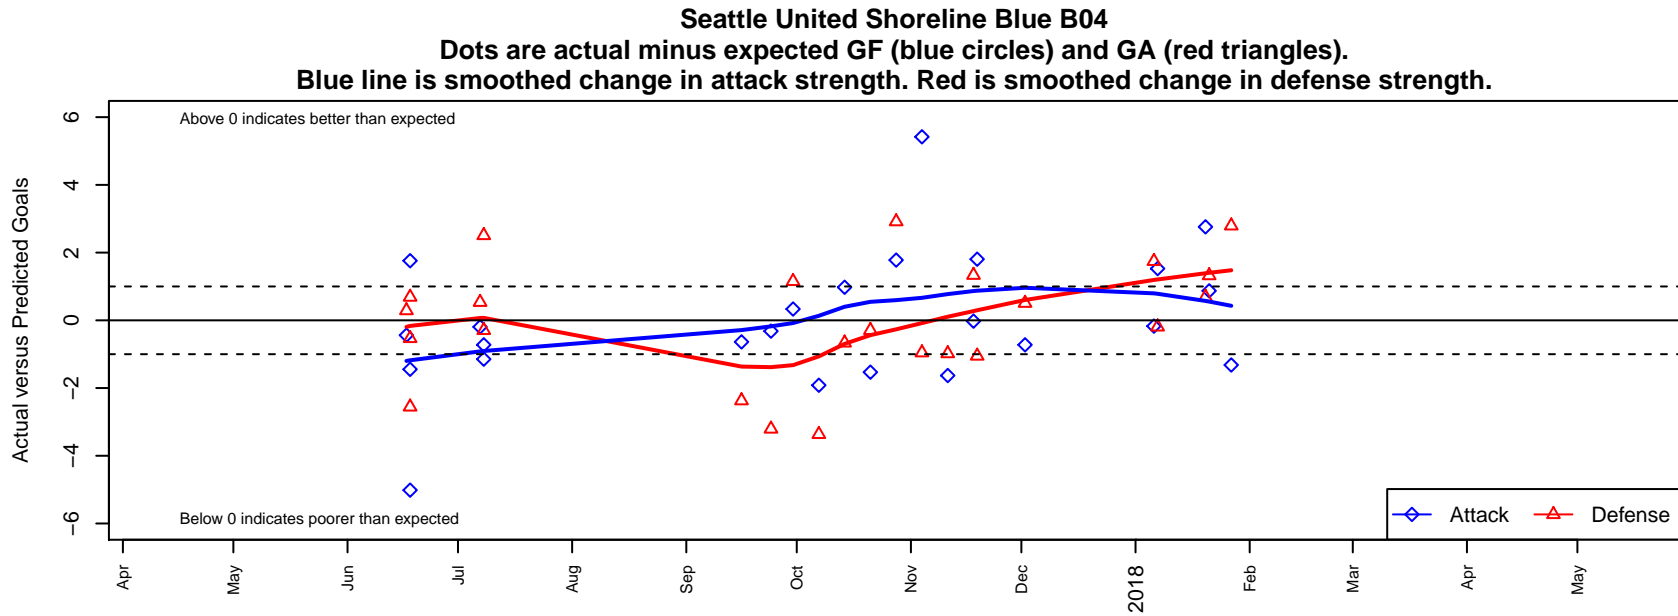

Seattle United Shoreline Blue B04

Seattle United Regional
 Shoreline, WA
 B04 total strength=1178
 attack=5.53 defense=2.47
 fall league = NPSL DIVISION 1 (04) U14

alt names used:
 Seattle United SH B04 Blue
 Seattle United Shoreline B04 Blue
 Seattle United Shoreline B04 Blue
 Seattle United SH B04 Blue

Venues played:
 2017 Skagit Firecracker Div. 2 U14
 2017 Seattle Cup BU14 Gold
 2017 NPSL DIVISION 1 (04) U14
 2017 Founders Cup B04 Div A

**attack and defense variance (black dot)
relative to other teams
and top 10 in region**